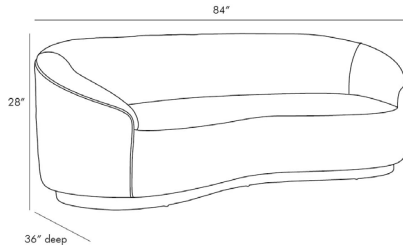

## TURNER SMALL SOFA MIST VELVET

8095

H: 28 IN, W: 84 IN, D: 36 IN

Mist Velvet

Contract Suitable As Is

This handsome devil is just like our popular Turner Sofa, built a little smaller for a studio, loft or inviting formal space. The blend of elegant upholstery and soft hue are all glamour, appealing to style makers who appreciate bold design. The entire silhouette is one long, sexy curve. Float two facing each other with a round cocktail table in the middle or use our elegant drinks tables to create an intimate lounge-like vibe. Also

### DIMENSIONS

Arm	H: 20 IN
Yardage To Reupholster	8
Leg Height	3 IN
Seat	W: 66 IN, D: 25 IN
Seat Height	17 IN
Seat	W: 66 IN, D: 25 IN